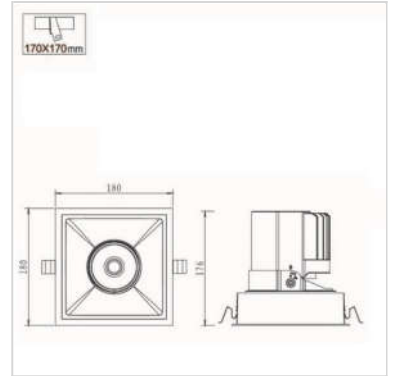

RSAL176

Application

Recessed downlight is designed to use for office buildings, shopping centers, convenience stores, modern trade stores, discount stores, hotels, restaurants, residences, recreation centers, museums, etc.

Specification

Housing	Die-cast Aluminum
Reflector	High quality aluminum
Dimension	180x180x176 mm
Cut Out	170 mm
Mounting	Recessed Mounting
Body Colour	White, Black, Grey
Power	36W/ 42W
Source	LED COB
Lamp Colour	3000K, 4000K
Luminaire Output	2,340lm (36W), 2,730lm (42W)
Beam Angle	15D, 24D, 36D
Control Gear	Remote Driver PWM, 0-10V, 1-10V, DALI Dimmable
Power Supply	220VAC, 50Hz
IP Rating	20
Luminaire Lifetime	40,000 hrs

Ordering Data

Model	Watt
RSAL176/W-36LED	36W
RSAL176/W-42LED	42W