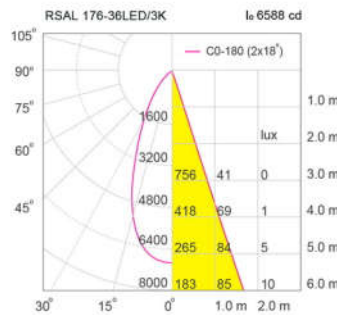

Specification

Housing	Die-cast Aluminum
Reflector	High quality aluminum
Dimension	180x180x176 mm
Cut Out	170 mm
Mounting	Recessed Mounting
Body Colour	White, Black, Grey
Power	36W/ 42W
Source	LED COB
Lamp Colour	3000K, 4000K
Luminaire Output	2,340lm (36W), 2,730lm (42W)
Beam Angle	15D, 24D, 36D
Control Gear	Remote Driver PWM, 0-10V, 1-10V, DALI Dimmable
Power Supply	220VAC, 50Hz
IP Rating	20
Luminaire Lifetime	40,000 hrs

Ordering Data

Model	Watt
RSAL176/W-36LED	36W
RSAL176/W-42LED	42W

Related Products