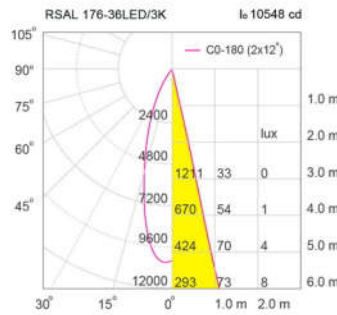

Specification

Housing	Die-cast Aluminum
Reflector	High quality aluminum
Dimension	180x180x176 mm
Cut Out	170 mm
Mounting	Recessed Mounting
Body Colour	White, Black, Grey
Power	36W/ 42W
Source	LED COB
Lamp Colour	3000K, 4000K
Luminaire Output	2,340lm (36W), 2,730lm (42W)
Beam Angle	15D, 24D, 36D
Control Gear	Remote Driver PWM, 0-10V, 1-10V, DALI Dimmable
Power Supply	220VAC, 50Hz
IP Rating	20
Luminaire Lifetime	40,000 hrs

Ordering Data

Model	Watt
RSAL176/W-36LED	36W
RSAL176/W-42LED	42W

Related Products