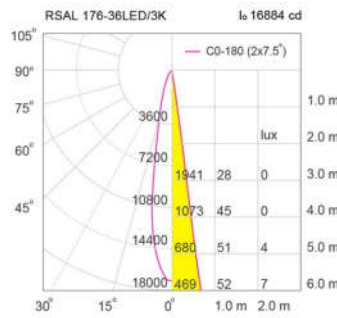

Specification

Housing	Die-cast Aluminum
Reflector	High quality aluminum
Dimension	180x180x176 mm
Cut Out	170 mm
Mounting	Recessed Mounting
Body Colour	White, Black, Grey
Power	36W/ 42W
Source	LED COB
Lamp Colour	3000K, 4000K
Luminaire Output	2,340lm (36W), 2,730lm (42W)
Beam Angle	15D, 24D, 36D
Control Gear	Remote Driver PWM, 0-10V, 1-10V, DALI Dimmable
Power Supply	220VAC, 50Hz
IP Rating	20
Luminaire Lifetime	40,000 hrs

Ordering Data

Model	Watt
RSAL176/W-36LED	36W
RSAL176/W-42LED	42W

Related Products