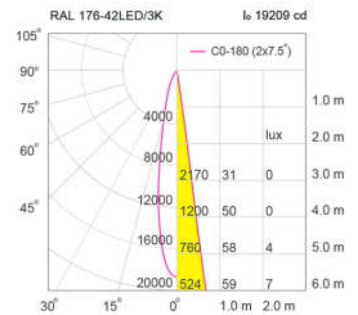

RSAL176

Application

Recessed downlight is designed to use for office buildings, shopping centers, convenience stores, modern trade stores, discount stores, hotels, restaurants, residences, recreation centers, museums, etc.

Specification

Housing	Die-cast Aluminum
Reflector	High quality aluminum
Dimension	180x180x176 mm
Cut Out	170 mm
Mounting	Recessed Mounting
Body Colour	White, Black, Grey
Power	36W/ 42W
Source	LED COB
Lamp Colour	3000K, 4000K
Luminaire Output	2,340lm (36W), 2,730lm (42W)
Beam Angle	15D, 24D, 36D
Control Gear	Remote Driver PWM, 0-10V, 1-10V, DALI Dimmable
Power Supply	220VAC, 50Hz
IP Rating	20
Luminaire Lifetime	40,000 hrs

Ordering Data

Model	Watt
RSAL176/W-36LED	36W
RSAL176/W-42LED	42W