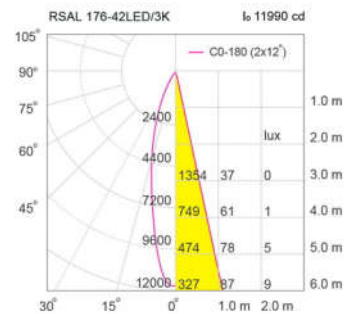

Specification

Housing	Die-cast Aluminum
Reflector	High quality aluminum
Dimension	180x180x176 mm
Cut Out	170 mm
Mounting	Recessed Mounting
Body Colour	White, Black, Grey
Power	36W/ 42W
Source	LED COB
Lamp Colour	3000K, 4000K
Luminaire Output	2,340lm (36W), 2,730lm (42W)
Beam Angle	15D, 24D, 36D
Control Gear	Remote Driver PWM, 0-10V, 1-10V, DALI Dimmable
Power Supply	220VAC, 50Hz
IP Rating	20
Luminaire Lifetime	40,000 hrs

Ordering Data

Model	Watt
RSAL176/W-36LED	36W
RSAL176/W-42LED	42W

Related Products